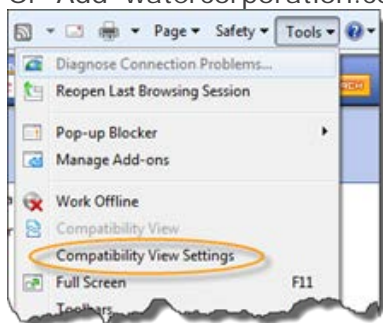

Or 'Add' watercorporation.com.au to the 'Compatibility View Settings' under 'Tools'